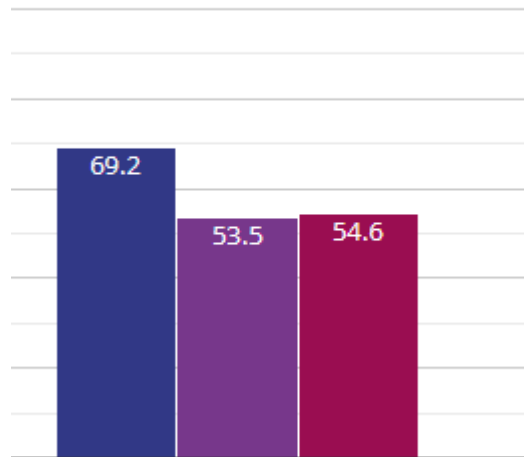

Year 1: Working At

2024

Phonics Year 2

Year 2: Working At

2024

92% of children passed their phonics screening by the end of Yr. 2

KS2

Reading - achieved standard