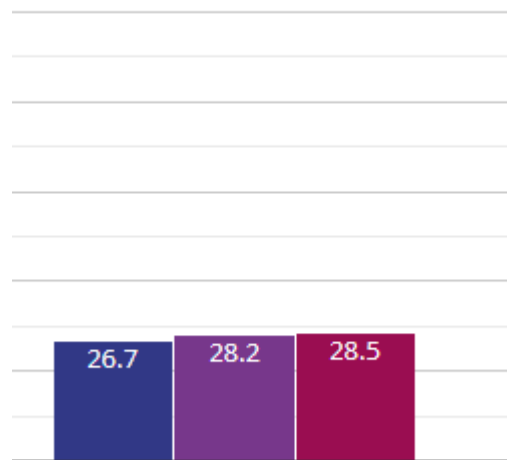

Reading - high attainers

2024