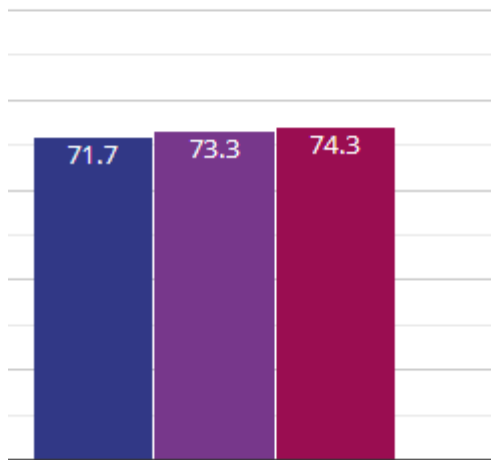

KS2

Reading - achieved standard

2024