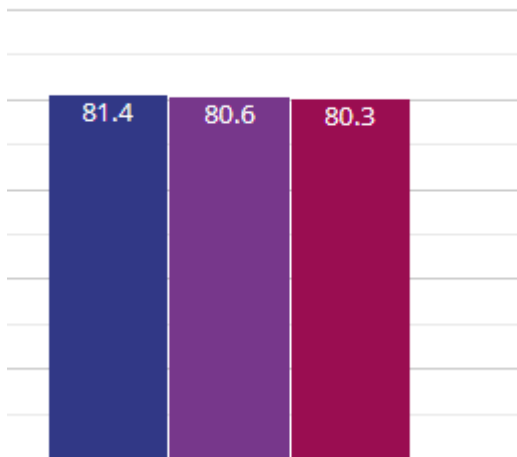

Ivy Lane Primary School

Results

Summer 2024

- Ivy Lane Primary School
- Wiltshire (183)
- NCER National (15936)

EYFS

Good Level Of Development

2024

Phonics Year 1

Year 1: Working At

2024

Phonics Year 2

Year 2: Working At

2024

92% of children passed their phonics screening by the end of Yr. 2

KS2

Reading - achieved standard