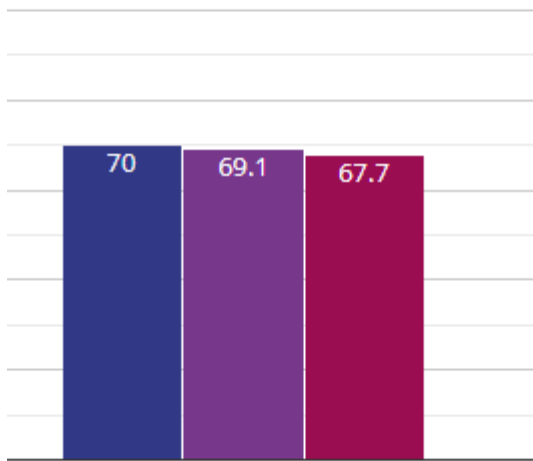

Ivy Lane Primary School

Results

Summer 2024

- Ivy Lane Primary School
- Wiltshire (183)
- NCER National (15936)

EYFS

Good Level Of Development

2024

Phonics Year 1

Year 1: Working At

2024

Phonics Year 2

Year 2: Working At

2024

92% of children passed their phonics screening by the end of Yr. 2

KS2

Reading - achieved standard