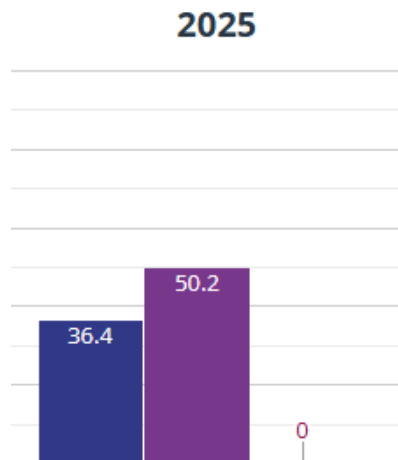

Ivy Lane Primary School

Results

Summer 2025

EYFS

Good Level Of Development

Phonics Year 1

Year 1: Working At

Phonics Year 2

Year 2: Working At

88% of children passed their phonics screening by the end of Yr. 2

KS2

Reading - achieved standard

2025

Reading - high attainers

2025

Writing - achieved standard