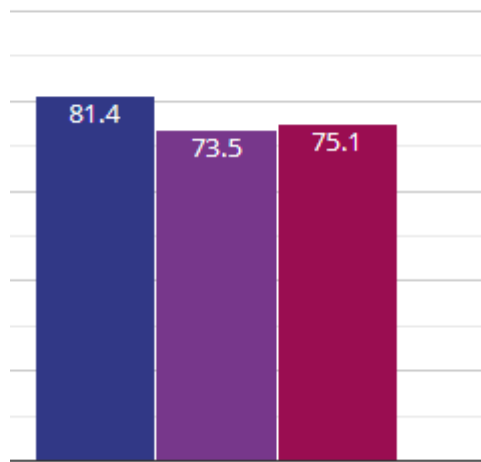

Year 2: Working At

88% of children passed their phonics screening by the end of Yr. 2

KS2

Reading - achieved standard

2025

Reading - high attainers

2025

Writing - achieved standard