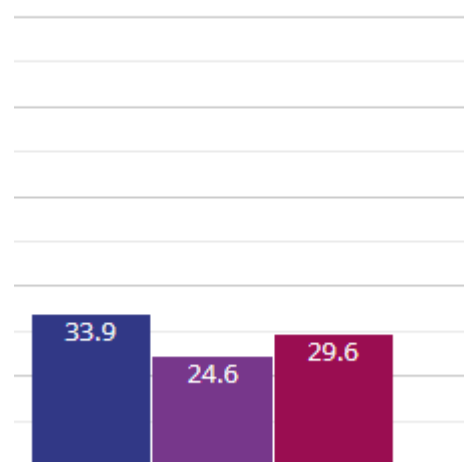

GPS - high attainers

2025