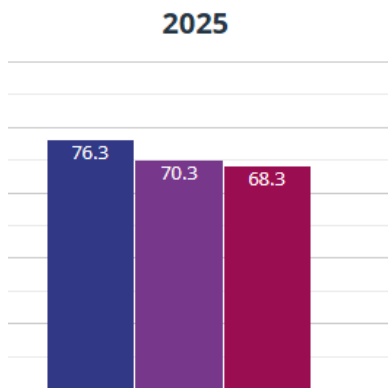

Ivy Lane Primary School

Results

Summer 2025

EYFS

Good Level Of Development

Phonics Year 1

Year 1: Working At

Phonics Year 2

Year 2: Working At

88% of children passed their phonics screening by the end of Yr. 2

KS2

Reading - achieved standard

2025

Reading - high attainers

2025

Writing - achieved standard