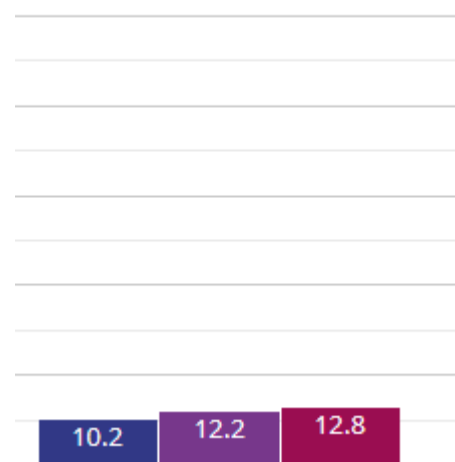

Writing - high attainers

2025