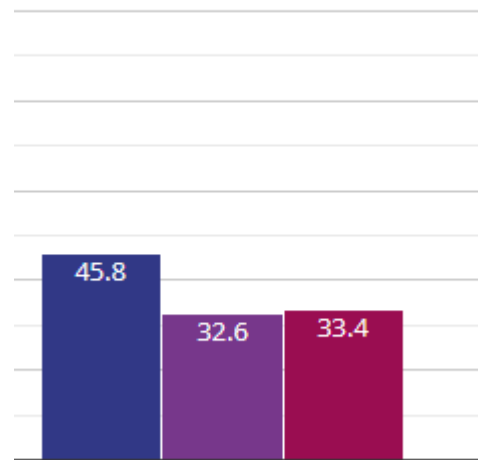

Year 2: Working At

88% of children passed their phonics screening by the end of Yr. 2

KS2

Reading - achieved standard

2025

Reading - high attainers

2025

Writing - achieved standard