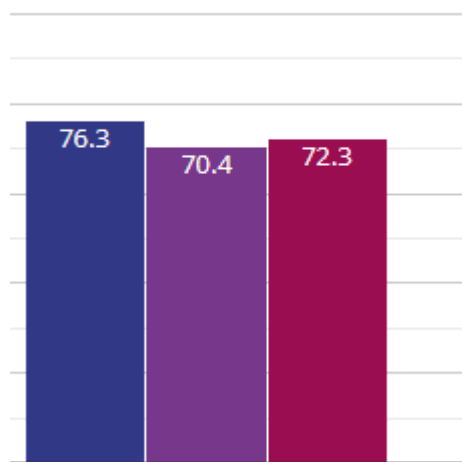

Writing - achieved standard

2025