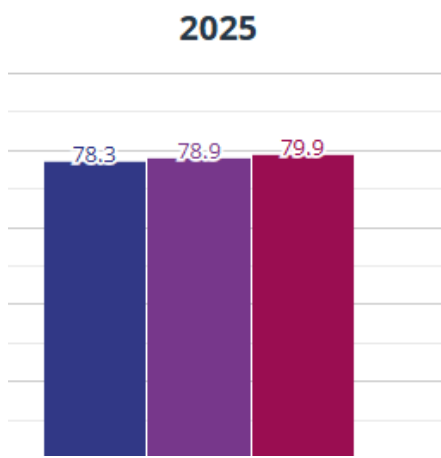

Ivy Lane Primary School

Results

Summer 2025

EYFS

Good Level Of Development

Phonics Year 1

Year 1: Working At

Phonics Year 2

Year 2: Working At

88% of children passed their phonics screening by the end of Yr. 2

KS2

Reading - achieved standard

2025

Reading - high attainers

2025

Writing - achieved standard